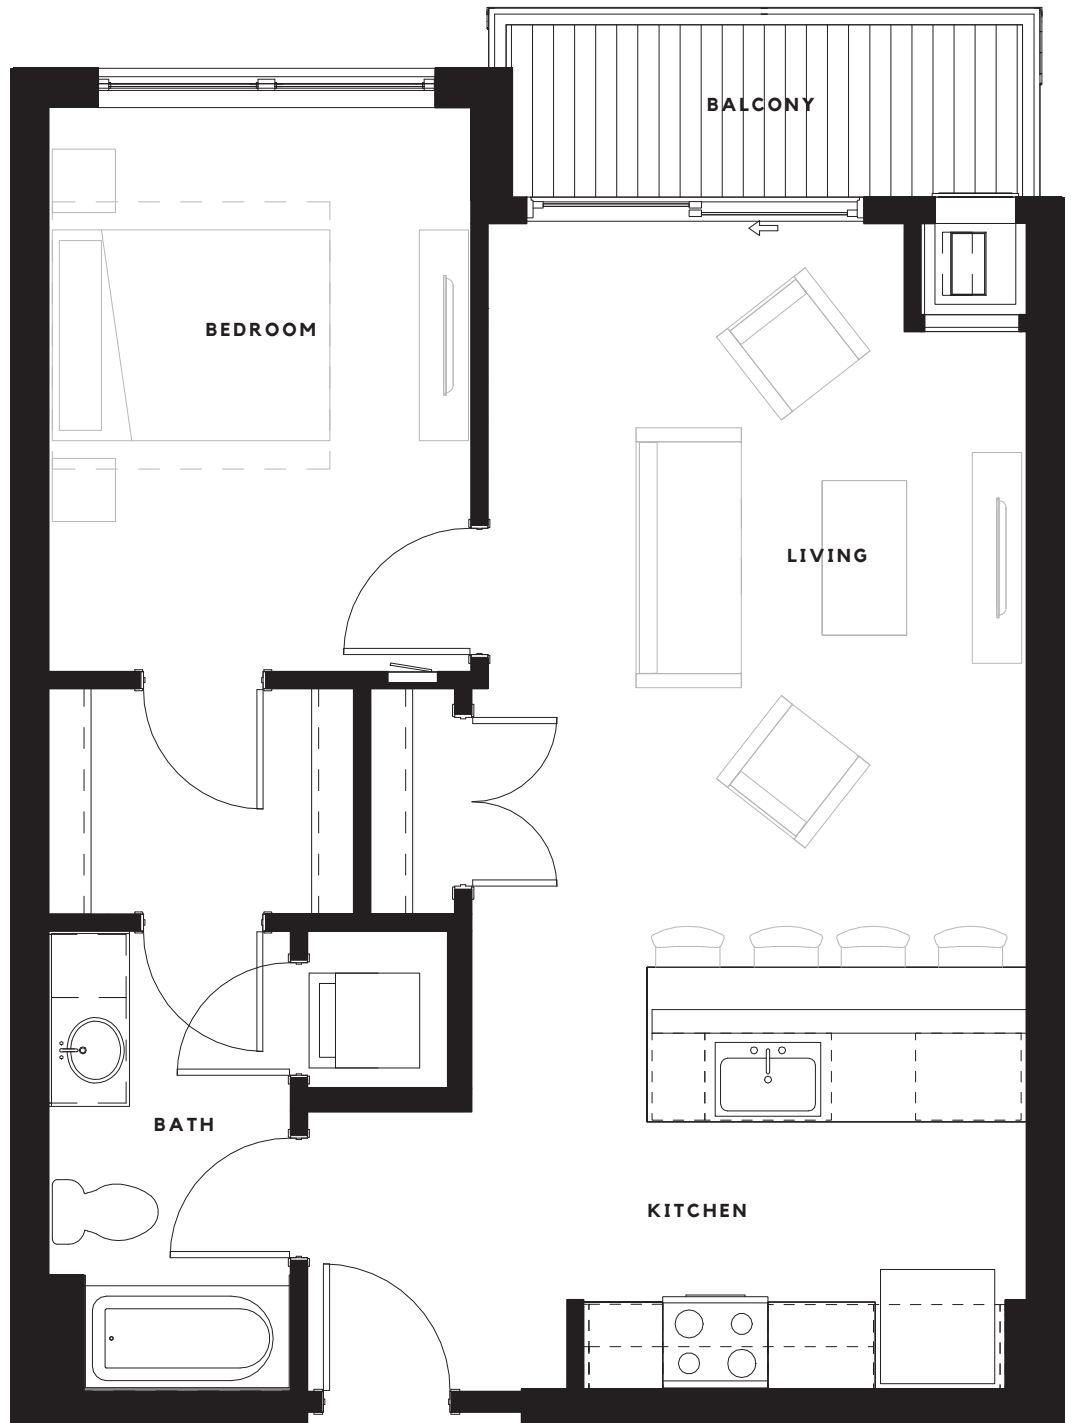

4111 Broadway Blvd.
Kansas City, MO 64111

WESTLEY
ON BROADWAY

TEL: 816-601-1500
WestleyOnBroadway.com

PLAN

A1

BEDROOMS: **ONE**

BATHROOMS: **ONE**

SQUARE FT: **718-733**

NOTES

_____ 

KEY PLAN

All floor plans are artist's renderings for illustrative purposes and may not be to scale. All dimensions and distances are approximate and may vary. All photos and views are approximate representations and may not depict actual product. Not all features are available in every apartment. All specifications, availability, and pricing are subject to change.